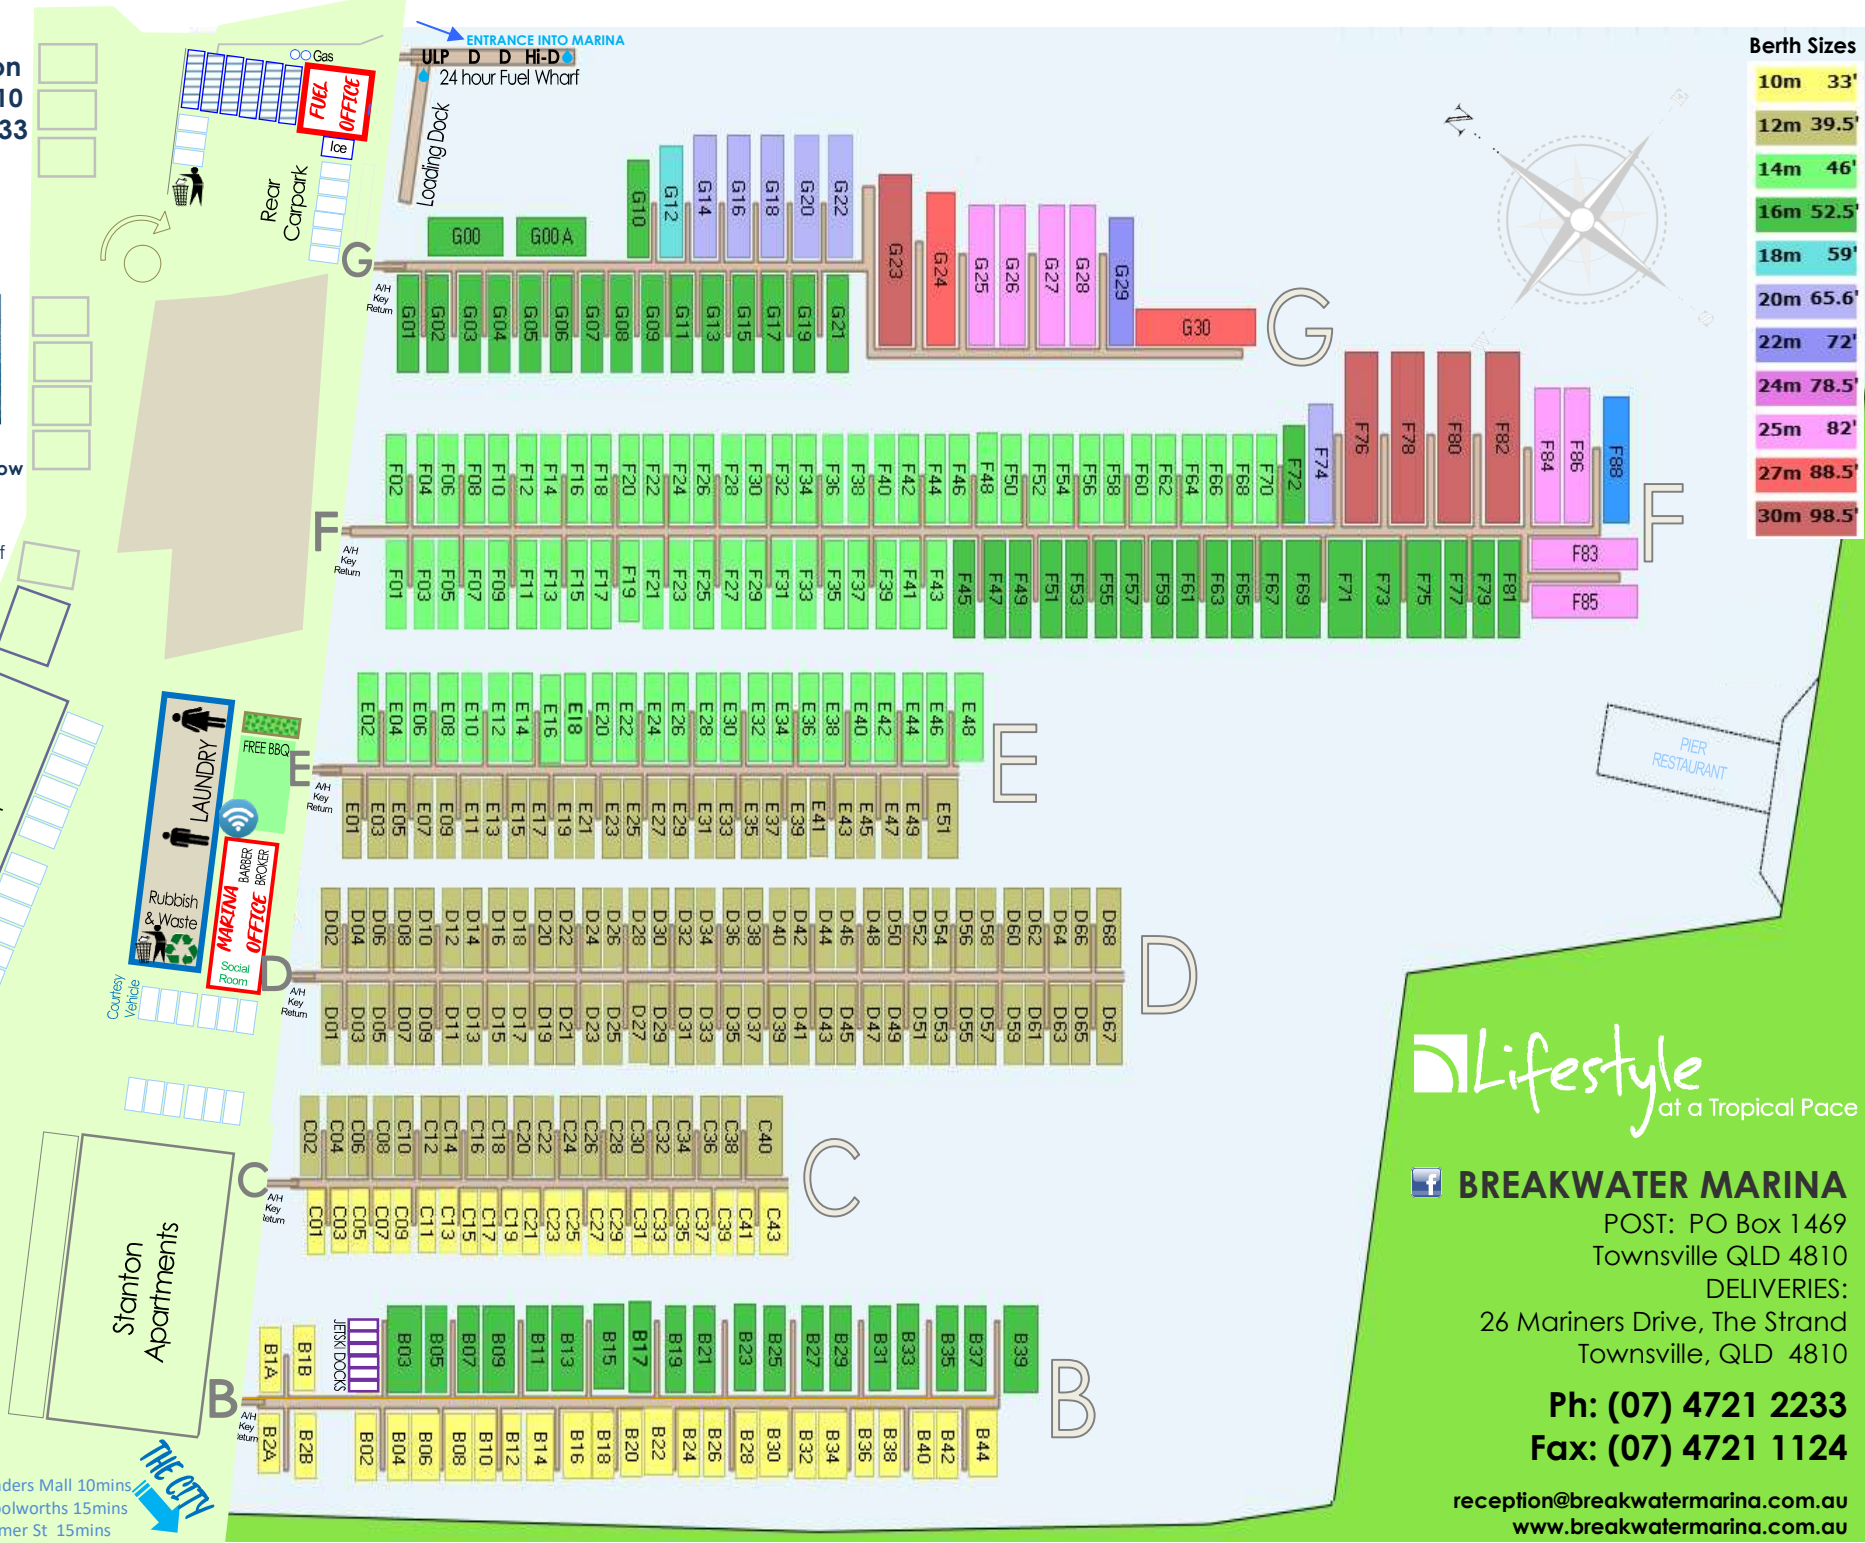

Contact our Marina Staff on VHF Channel 10 Ph: 07 4721 2233

MARINA OFFICE HOURS
Monday to Sunday
8.00am to 5.00pm

24 HOUR FUEL

Refill anytime at our Fuel Wharf
Unleaded | Diesel Hi-Flow | Low Flow
Accepts EFTPOS/Visa/Mastercard
Easy to use 24 hour terminal

GAS REFILLS \$4 per kilo – see Staff
ICE \$7 for 10kg or \$5 for 5kg bag

FREE WIFI HOTSPOT

Amenities Social Area
See Staff for Access

COURTESY CAR AVAILABLE

\$10 DONATION for 2 hours

Mariners Drive
Sailing Club

THE STRAND
< Coles 10mins walk
< Seaview Hotel 10mins walk
< Rockpool & Jezzine Barracks
Parklands 30mins walk

Flinders Mall 10mins
Woolworths 15mins
Palmer St 15mins

Berth Sizes

10m	33'
12m	39.5'
14m	46'
16m	52.5'
18m	59'
20m	65.6'
22m	72'
24m	78.5'
25m	82'
27m	88.5'
30m	98.5'